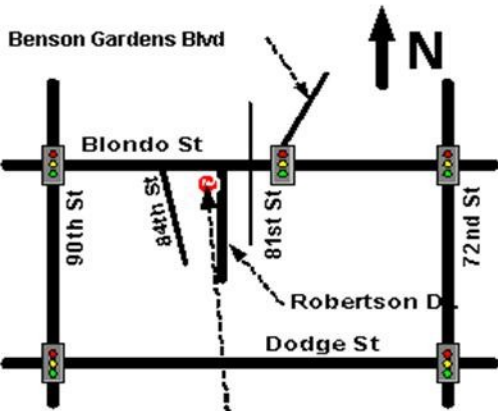

**As of 5/22/08,
51,151 dead,
288,431 injured,
29,328 missing,
millions homeless in
the May 12 China
earthquake**

Omaha Chinese Christian Church
1920 Robertson Dr., Omaha, NE
402-399-8760